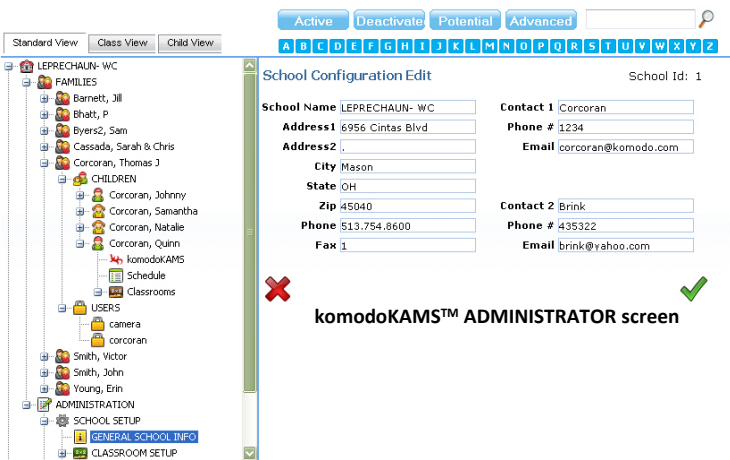

komodoKAMS™

KomodoKAMS™ is the world's **FIRST** robotic camera solution tailored **SPECIFICALLY** for the needs and usage patterns of the childcare industry. Unlike "traditional" classroom web cameras, **komodoKAMS™** empowers parents to **control** the cameras through a simple, easy-to-use web interface. Parents can watch their children, **UP CLOSE** using **PAN**, **TILT** and **ZOOM** functions, as they eat, sleep or do finger painting! **KomodoKAMS™** brings parent involvement in their child's day to a entirely new level, thus increasing parent retention, positive word of mouth, enrollment and of course profits!

Parents directly control the pan/tilt/zoom functions of the camera and only have access to their children's classrooms

komodoKAMS™ PARENT screen

komodoKAMS™ ADMINISTRATOR screen

KEY FEATURES

- **Parent Controlled** PAN/TILT/ZOOM cameras in classrooms and playgrounds.
- Advanced yet **easy to configure security implementation** (tailored **SPECIFICALLY** towards the childcare industry) which allows center directors complete control over camera access.
- Fully Integrated with **woollyWEB™** and **polarPARENT™** web portal systems.
- **AFFORDABLE!** Pays for itself with less than 1 enrollment!