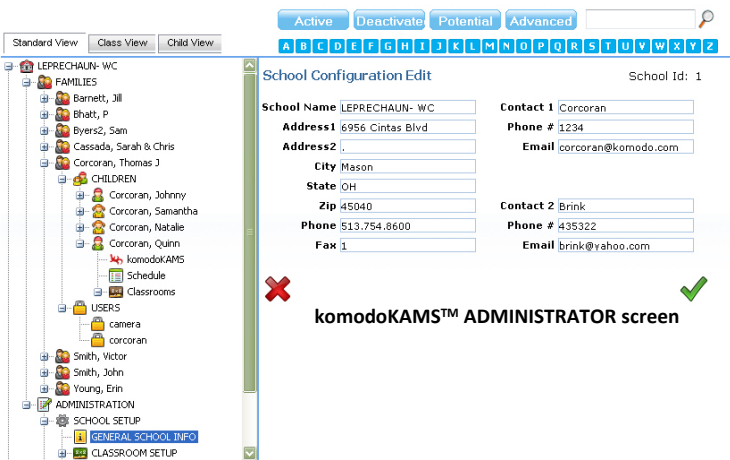

komodoKAMS™

KomodoKAMS™ is the world's **FIRST** robotic camera solution tailored **SPECIFICALLY** for the needs and usage patterns of the childcare industry. Unlike "traditional" classroom web cameras, komodoKAMS™ empowers parents to **control** the cameras through a simple, easy-to-use web interface. Parents can watch their children, **UP CLOSE** using **PAN**, **TILT** and **ZOOM** functions, as they eat, sleep or do finger painting! KomodoKAMS™ brings parent involvement in their child's day to a entirely new level, thus increasing parent retention, positive word of mouth, enrollment and of course profits!

Parents directly control the pan/tilt/zoom functions of the camera and only have access to their children's classrooms

komodoKAMS™ PARENT screen

komodoKAMS™ ADMINISTRATOR screen

KEY FEATURES

- **Parent Controlled** PAN/TILT/ZOOM cameras in classrooms and playgrounds.
- Advanced yet **easy to configure security implementation** (tailored **SPECIFICALLY** towards the childcare industry) which allows center directors complete control over camera access.
- Fully Integrated with **woollyWEB™** and **polarPARENT™** web portal systems.
- **AFFORDABLE!** Pays for itself with less than 1 enrollment!