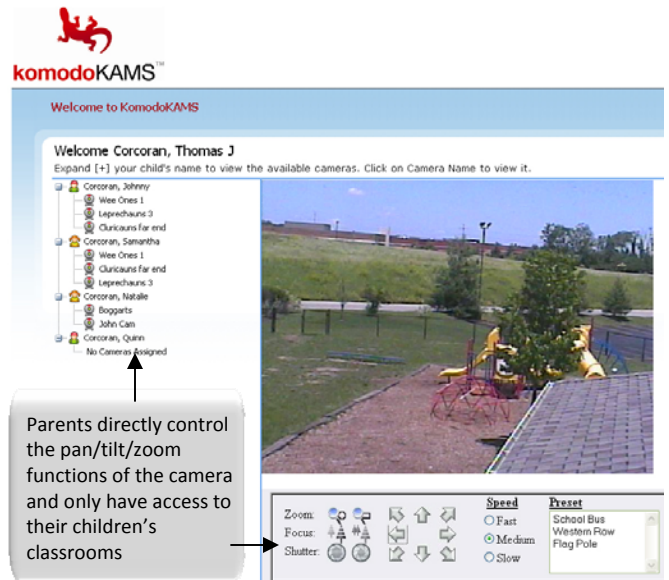

komodoKAMS™

KomodoKAMS™ is the world's **FIRST** robotic camera solution tailored **SPECIFICALLY** for the needs and usage patterns of the childcare industry. Unlike "traditional" classroom web cameras, komodoKAMS™ empowers parents to **control** the cameras through a simple, easy-to-use web interface. Parents can watch their children, **UP CLOSE** using **PAN**, **TILT** and **ZOOM** functions, as they eat, sleep or do finger painting! KomodoKAMS™ brings parent involvement in their child's day to a entirely new level, thus increasing parent retention, positive word of mouth, enrollment and of course profits!

Parents directly control the pan/tilt/zoom functions of the camera and only have access to their children's classrooms

komodoKAMS™ PARENT screen

komodoKAMS™ ADMINISTRATOR screen

KEY FEATURES

- **Parent Controlled** PAN/TILT/ZOOM cameras in classrooms and playgrounds.
- Advanced yet **easy to configure security implementation** (tailored **SPECIFICALLY** towards the childcare industry) which allows center directors complete control over camera access.
- Fully Integrated with **woollyWEB™** and **polarPARENT™** web portal systems.
- **AFFORDABLE!** Pays for itself with less than 1 enrollment!