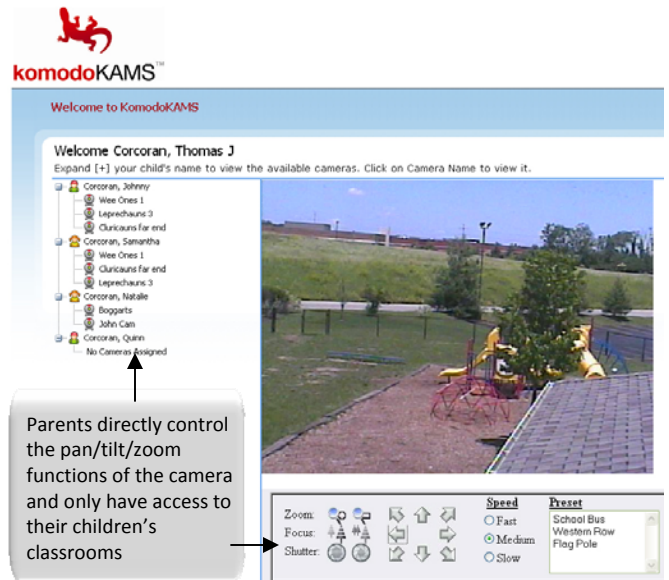

komodoKAMS™

KomodoKAMS™ is the world's **FIRST** robotic camera solution tailored **SPECIFICALLY** for the needs and usage patterns of the childcare industry. Unlike "traditional" classroom web cameras, **komodoKAMS™** empowers parents to **control** the cameras through a simple, easy-to-use web interface. Parents can watch their children, **UP CLOSE** using **PAN**, **TILT** and **ZOOM** functions, as they eat, sleep or do finger painting! **KomodoKAMS™** brings parent involvement in their child's day to a entirely new level, thus increasing parent retention, positive word of mouth, enrollment and of course profits!

Parents directly control the pan/tilt/zoom functions of the camera and only have access to their children's classrooms

komodoKAMS™ PARENT screen

komodoKAMS™ ADMINISTRATOR screen

KEY FEATURES

- **Parent Controlled** PAN/TILT/ZOOM cameras in classrooms and playgrounds.
- Advanced yet **easy to configure security implementation** (tailored **SPECIFICALLY** towards the childcare industry) which allows center directors complete control over camera access.
- Fully Integrated with **woollyWEB™** and **polarPARENT™** web portal systems.
- **AFFORDABLE!** Pays for itself with less than 1 enrollment!