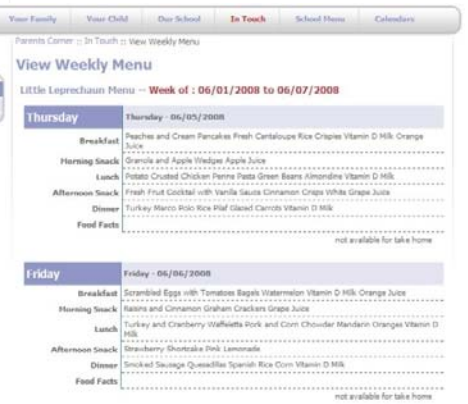

COMING SOON

- Picture Gallery
- Parent Message Board / Forum
- “From our Director” blog
- Weekly Curriculum (by classroom)
- School Newsletter Archive
- Immunization Records / Reminders
- **MORE!**

Sample polar parent screens